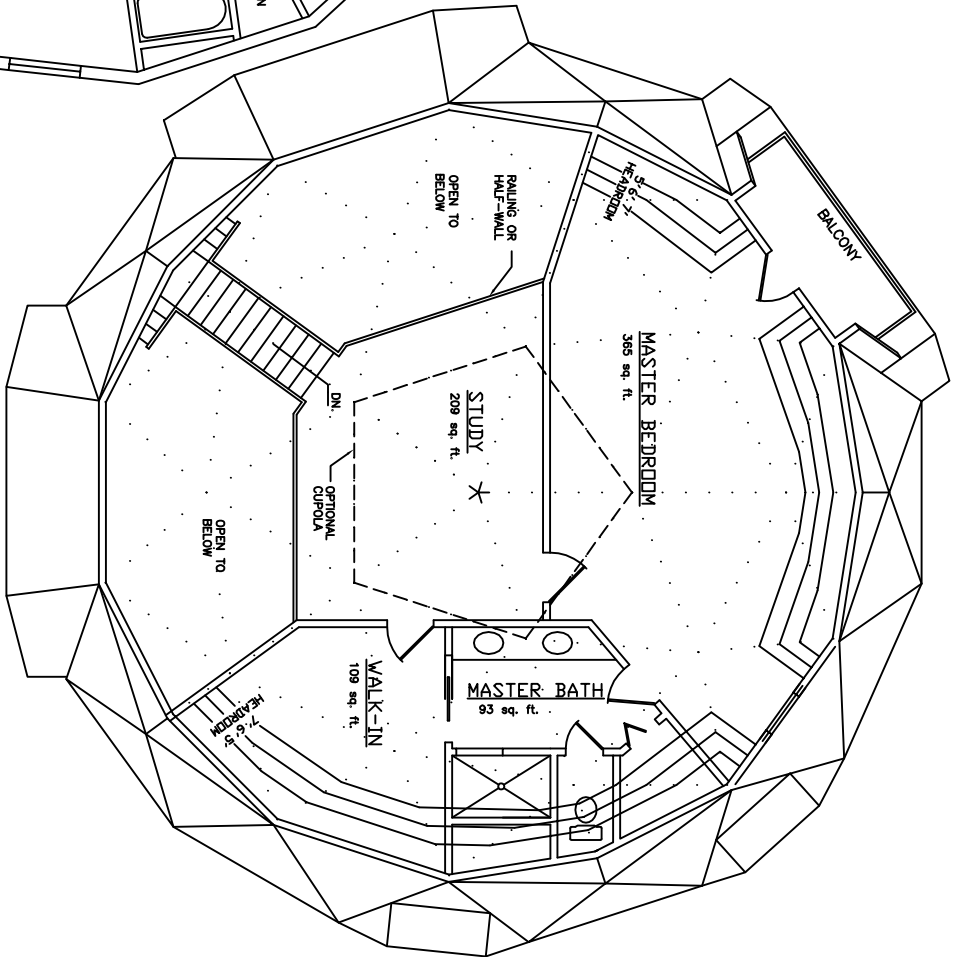

AMERICAN INGENUITY

▲ 48 DELTA 22 ▲

FIRST FLOOR: 1,664 sq.ft.
 SECOND FLOOR: 814 sq.ft.
 (TO 5' HEADROOM)

TOTAL: 2,478 sq.ft.

FIRST FLOOR PLAN

SECOND FLOOR PLAN