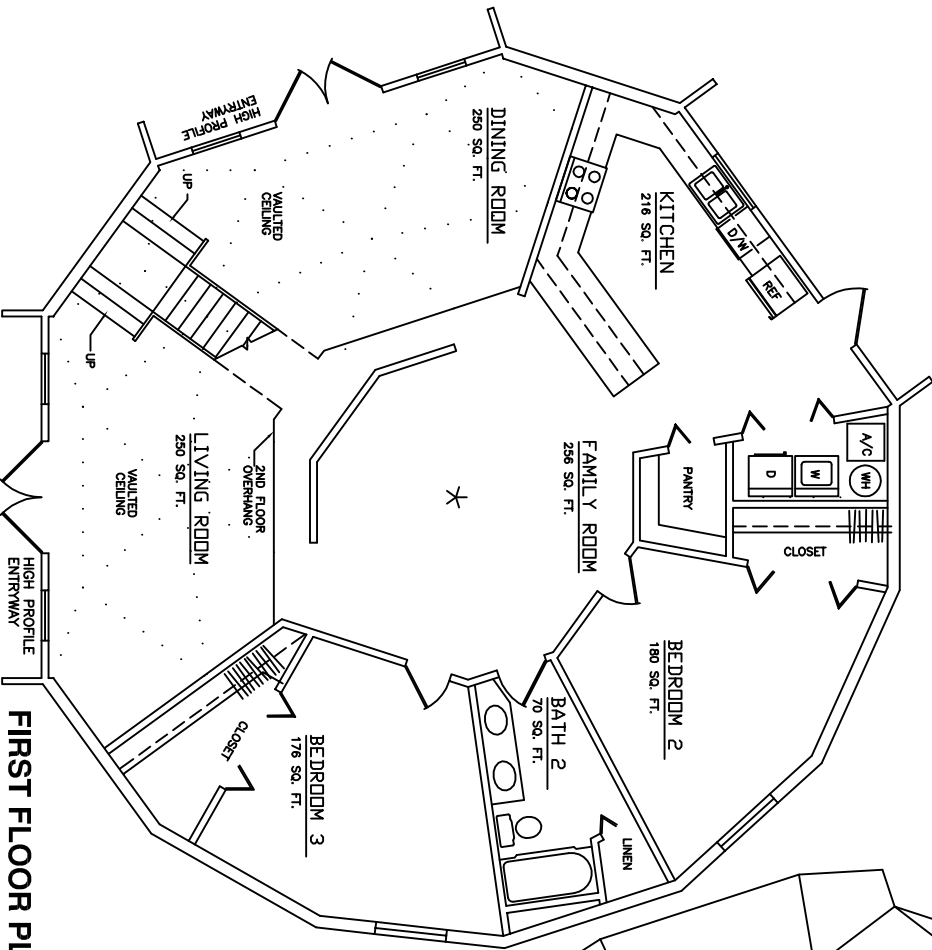

AMERICAN INGENUITY

▲ 48 DELTA 22 ▲

FIRST FLOOR: 1,664 sq.ft.
 SECOND FLOOR: 814 sq.ft.
 (TO 5' HEADROOM)

TOTAL: 2,478 sq.ft.

FIRST FLOOR PLAN

SECOND FLOOR PLAN