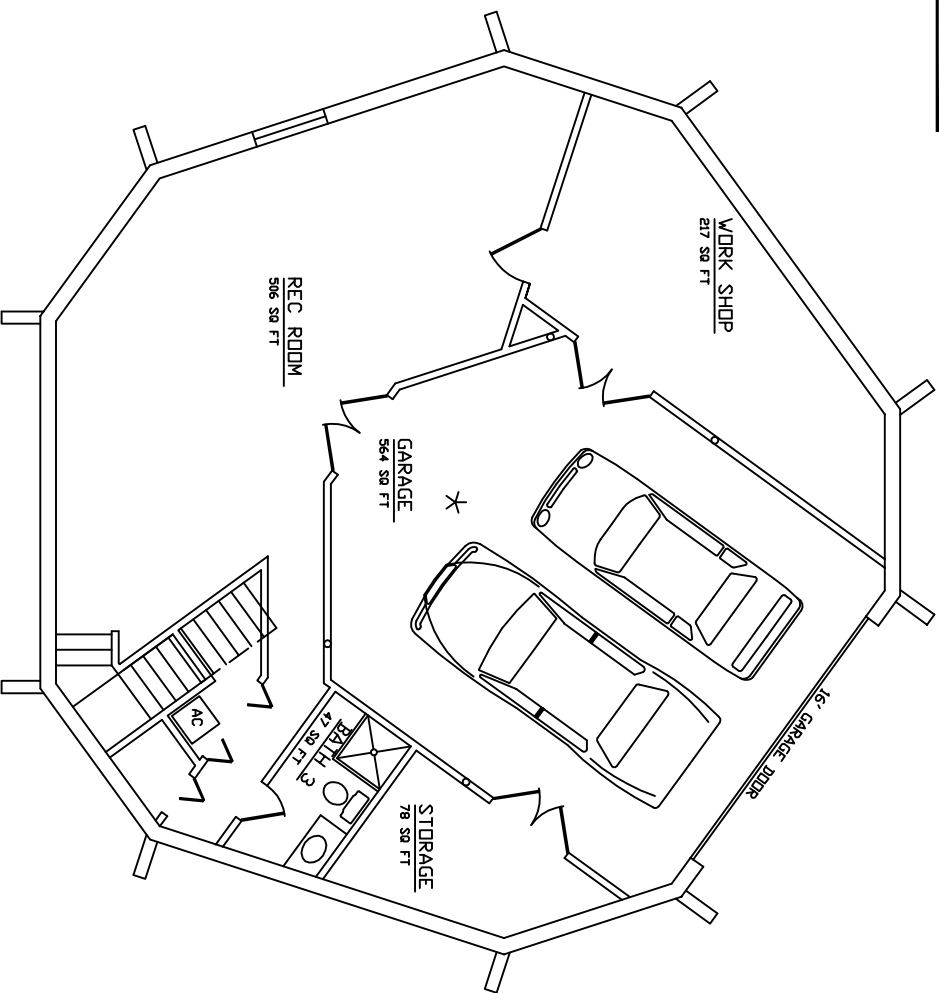

AMERICAN INGENUITY
▲ 48 DELTA 33 WITH
BASEMENT OPTION ▲

OPTIONAL BASEMENT FLOOR PLAN