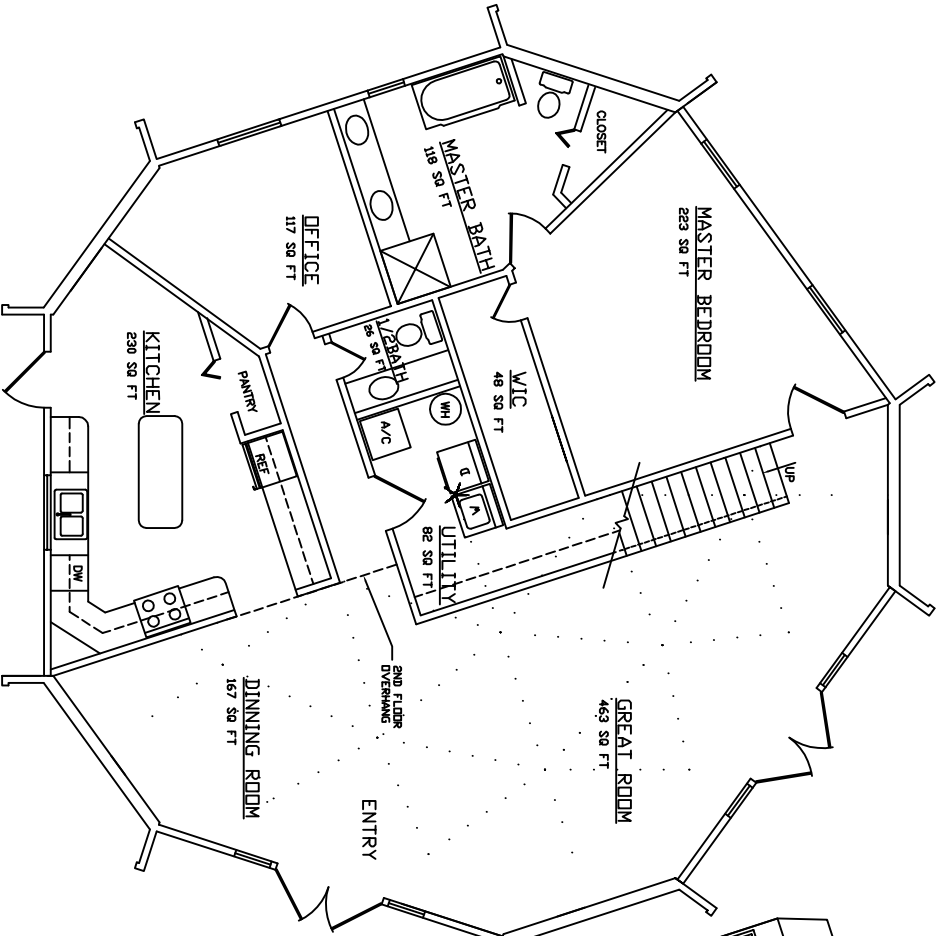

AMERICAN INGENUITY
▲ 48 THETA 16 ▲

FIRST FLOOR: 1,623 sq.ft.
 SECOND FLOOR: 715 sq.ft.
 (TO 5' HEADROOM)
TOTAL: 2,338 sq.ft.

FIRST FLOOR PLAN

SECOND FLOOR PLAN