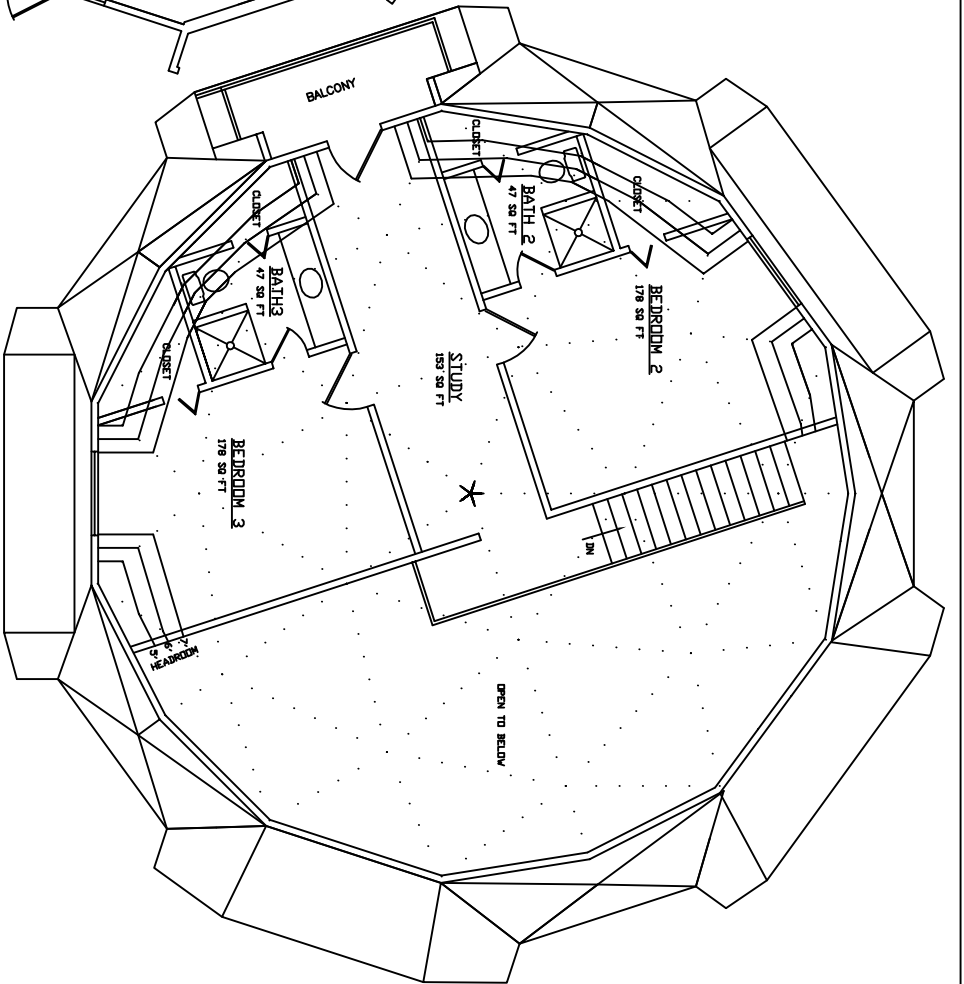

AMERICAN INGENUITY
▲ 48 THETA 16 ▲

FIRST FLOOR: 1,623 sq.ft.
 SECOND FLOOR: 715 sq.ft.
 (TO 5' HEADROOM)
TOTAL: 2,338 sq.ft.

FIRST FLOOR PLAN

SECOND FLOOR PLAN