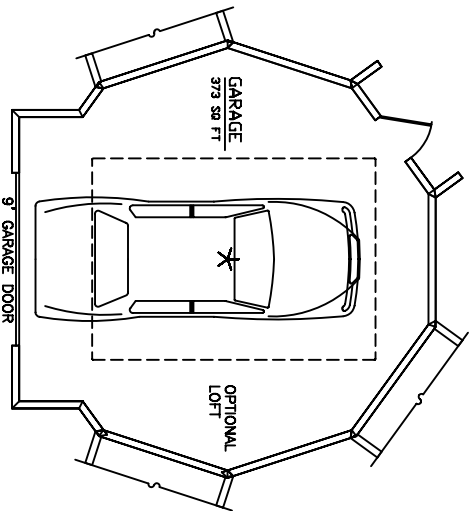

AMERICAN INGENUITY
▲ 22 GAMMA 1 ▲

FIRST FLOOR:	373 sq.ft.
LOFT:	148 sq.ft.
TOTAL:	521 sq.ft.

A LINK OR DOOR DORMER
MAY BE LOCATED AT ANY
SIDE

TYPICAL LINK LOCATION

SCALE: 1/10" = 1'-0"